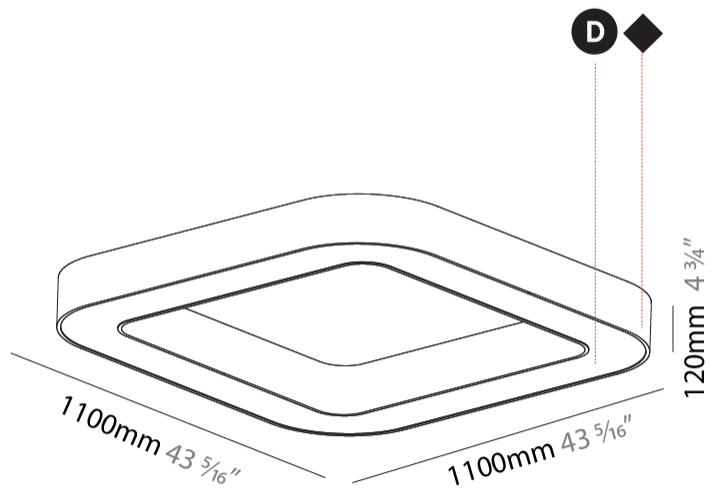

GENERAL

Series: Glorious
Subseries: Glorious Quantum
Brand: Prolicht
Division: Architectural
Mounting Type: Surface
Mounting Location: Ceiling
Subcategory: Ambient

PHYSICAL

Shape: Square
Length (mm): 1100
Length (in): 43 ⁵/₁₆"
Width (mm): 1100
Width (in): 43 ⁵/₁₆"
Height (mm): 120
Height (in): 4 ³/₄"
Light Distribution: Direct
Weight (kg): 14.2
Weight (lbs): 31.24
Diffuser: PMMA - Opal or Micro-Prism
Fixture Finish: SSR / BKV / CWI / CRY / HAB / LAG / UFT / ITA / RUA / RUR / MIC / FTG / MYG / TWT / LOD / PUS / FRO / FUP / KIA / POP / BLS / SPG / MEY / GOH / GUM / CHC / COM / ABZ / JAG / OBR / MOS / ROR
Fixture Material: Aluminum

ELECTRICAL

Lamp Type: LED (Zhaga Standard)
Input Wattage (W): 60
Total Output Wattage (W): 48 / 38.4 (3500K)
Dimming: Non-Dimming / Phase Dimming (120Vac only) / 0-10V Dimming
Driver Included: Yes
Driver Location: Integrated
Driver Type: Constant Current - 120 / 277Vac
Driver Class: Class 2
Input Voltage (V): 120 - 277
Constant Current (MA): 350 / 1200 (3500K)

LED

Color Temperature (°K): 3000 / 3500 / 4000
Max. Delivered Lumen (lm): 5540 / 5733 / 5850
CRI: >80 CRI
Efficiency (%): 65
Lamp Life (hrs): 50000

OPTICAL

RATINGS AND CERTIFICATIONS

Certified By: Certified for North American Standards
IP rating: IP20