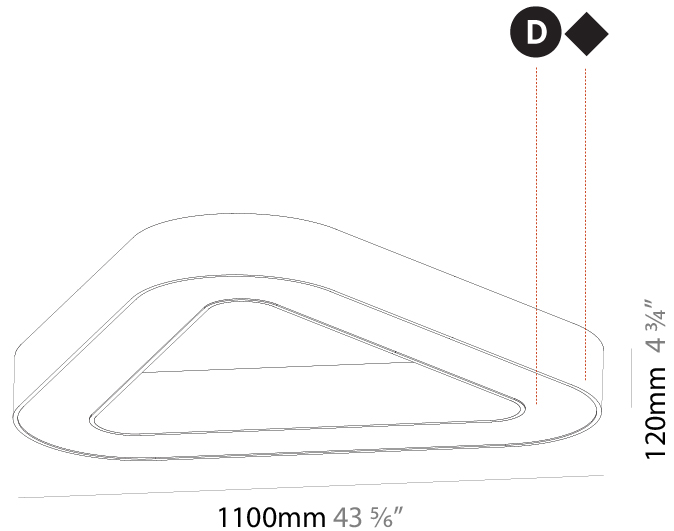

GENERAL

Series: Glorious
Subseries: Glorious Victory
Brand: Prolight
Division: Architectural
Mounting Type: Surface
Mounting Location: Ceiling
Subcategory: Ambient

PHYSICAL

Shape: Abstract
Length (mm): 1100
Length (in): 43 ⁵/₁₆
Width (mm): 1100
Width (in): 43 ⁵/₁₆
Height (mm): 120
Height (in): 4 ³/₄
Light Distribution: Direct
Weight (kg): 10.20
Weight (lbs): 22.48
Diffuser: [PMMA - Opal or Micro-Prism](#)
Fixture Finish: [SSR / BKV / CWI / CRY / HAB / LAG / UFT / ITA / RUA / RUR / MIC / FTG / MYG / TWT / LOD / PUS / FRO / FUP / KIA / POP / BLS / SPG / MEY / GOH / GUM / CHC / COM / ABZ / JAG / OBR / MOS / ROR](#)
Fixture Material: Aluminum

ELECTRICAL

Lamp Type: LED (Zhaga Standard)
Input Wattage (W): 45
Total Output Wattage (W): 36 / 28.8 (3500K)
Dimming: [Non-Dimming / Phase Dimming (120Vac only) / 0-10V Dimming](#)
Driver Included: Yes
Driver Location: Integrated
Driver Type: Constant Current - 120 / 277Vac
Driver Class: Class 2
Input Voltage (V): 120 - 277
Constant Current (MA): 350 / 900 (3500K)

LED

[Color Temperature (°K): 3000 / 3500 / 4000](#)
Max. Delivered Lumen (lm): 4150 / 4302 / 4390
CRI: >80 CRI
Efficiency (%): 65
Lamp Life (hrs): 50000

OPTICAL

RATINGS AND CERTIFICATIONS

Certified By: Certified for North American Standards
IP rating: IP20